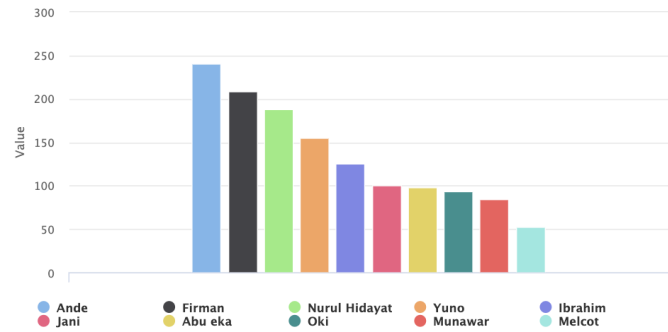

Tournament 3 bulanan - malang

Home > List Tournament > Update

General Archery **Result**

Finish This Activity

Top Player Result

Tournament 3 bulanan - malang

No.	Fullname	Club	Total Score
1	Ande	Bois	241
2	Firman	Jaladhapura Archery	209
3	Nurul Hidayat	Jaladhapura Archery	188
4	Yuno	Jaladhapura Archery	155
5	Ibrahim	Barac	125
6	Jani	Bois	100
7	Abu eka	Cobek	98
8	Oki	Bois	94
9	Munawar	Cobek	84
10	Melcot	Pelico	53
11	fredy	Jaladhapura Archery	42
12	Kenji	Jaladhapura Archery	40
13	Syaiful	Zhaira	36