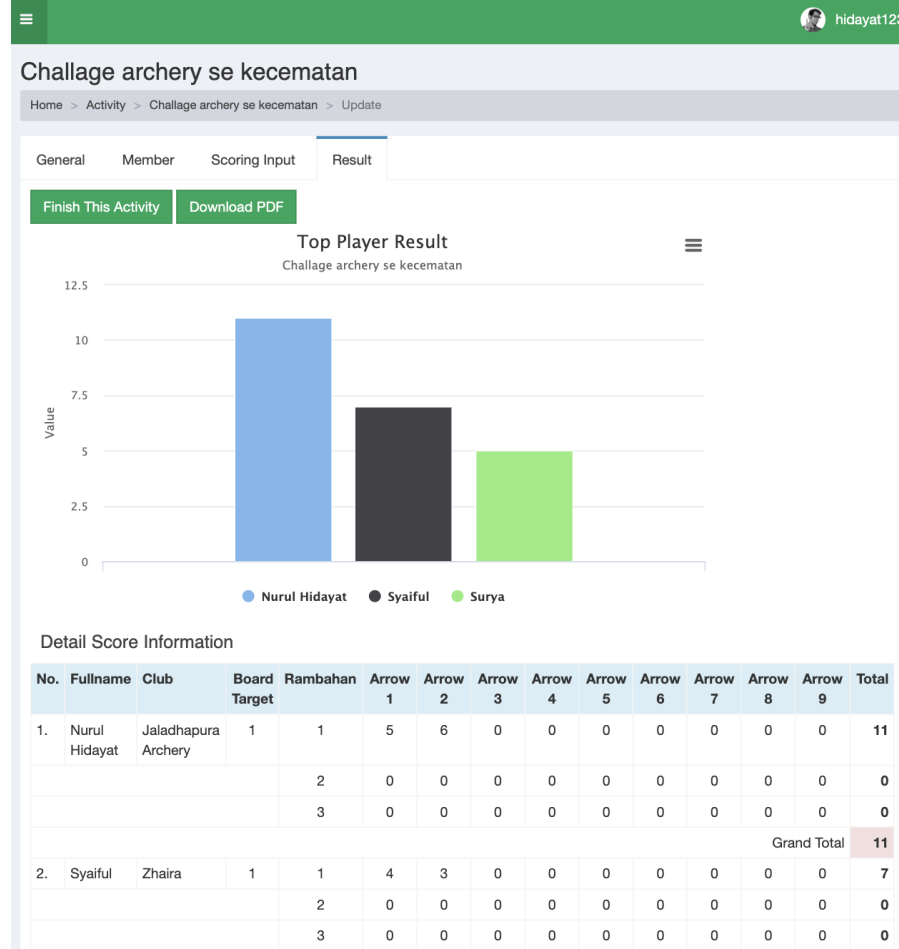

Klik Finish jika aktifitas panahan sudah selesai.

Challage archery se kecemasan

Home > Activity > Challage archery se kecemasan > Update

General Member Scoring Input **Result**

Finish This Activity Download PDF

Top Player Result

Challage archery se kecemasan

Klik Download untuk mendownload hasil.